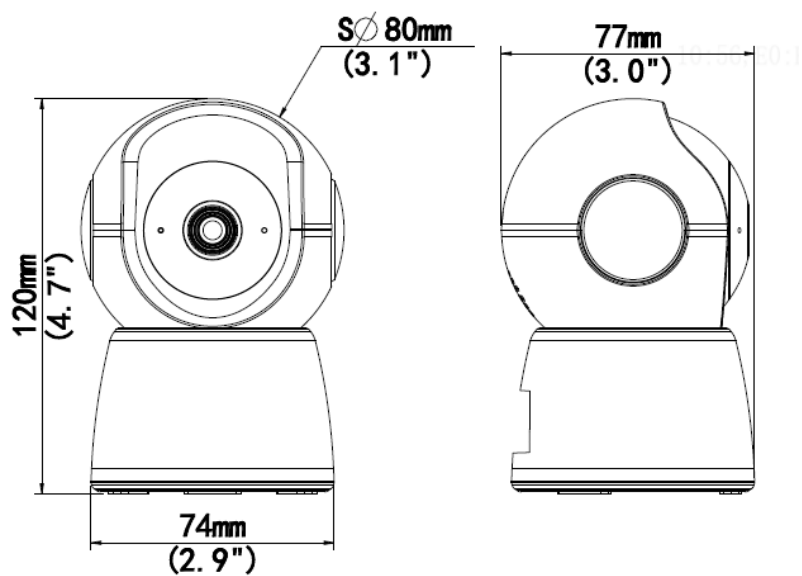

Surge Protection	N/A
Reset Button	Support
LED indicator	1, red/blue

Dimensions

www.uniview.com/uniarch

©2024 Zhejiang Uniview Technologies Co., Ltd. All rights reserved.

*Product specifications and availability are subject to change without notice.